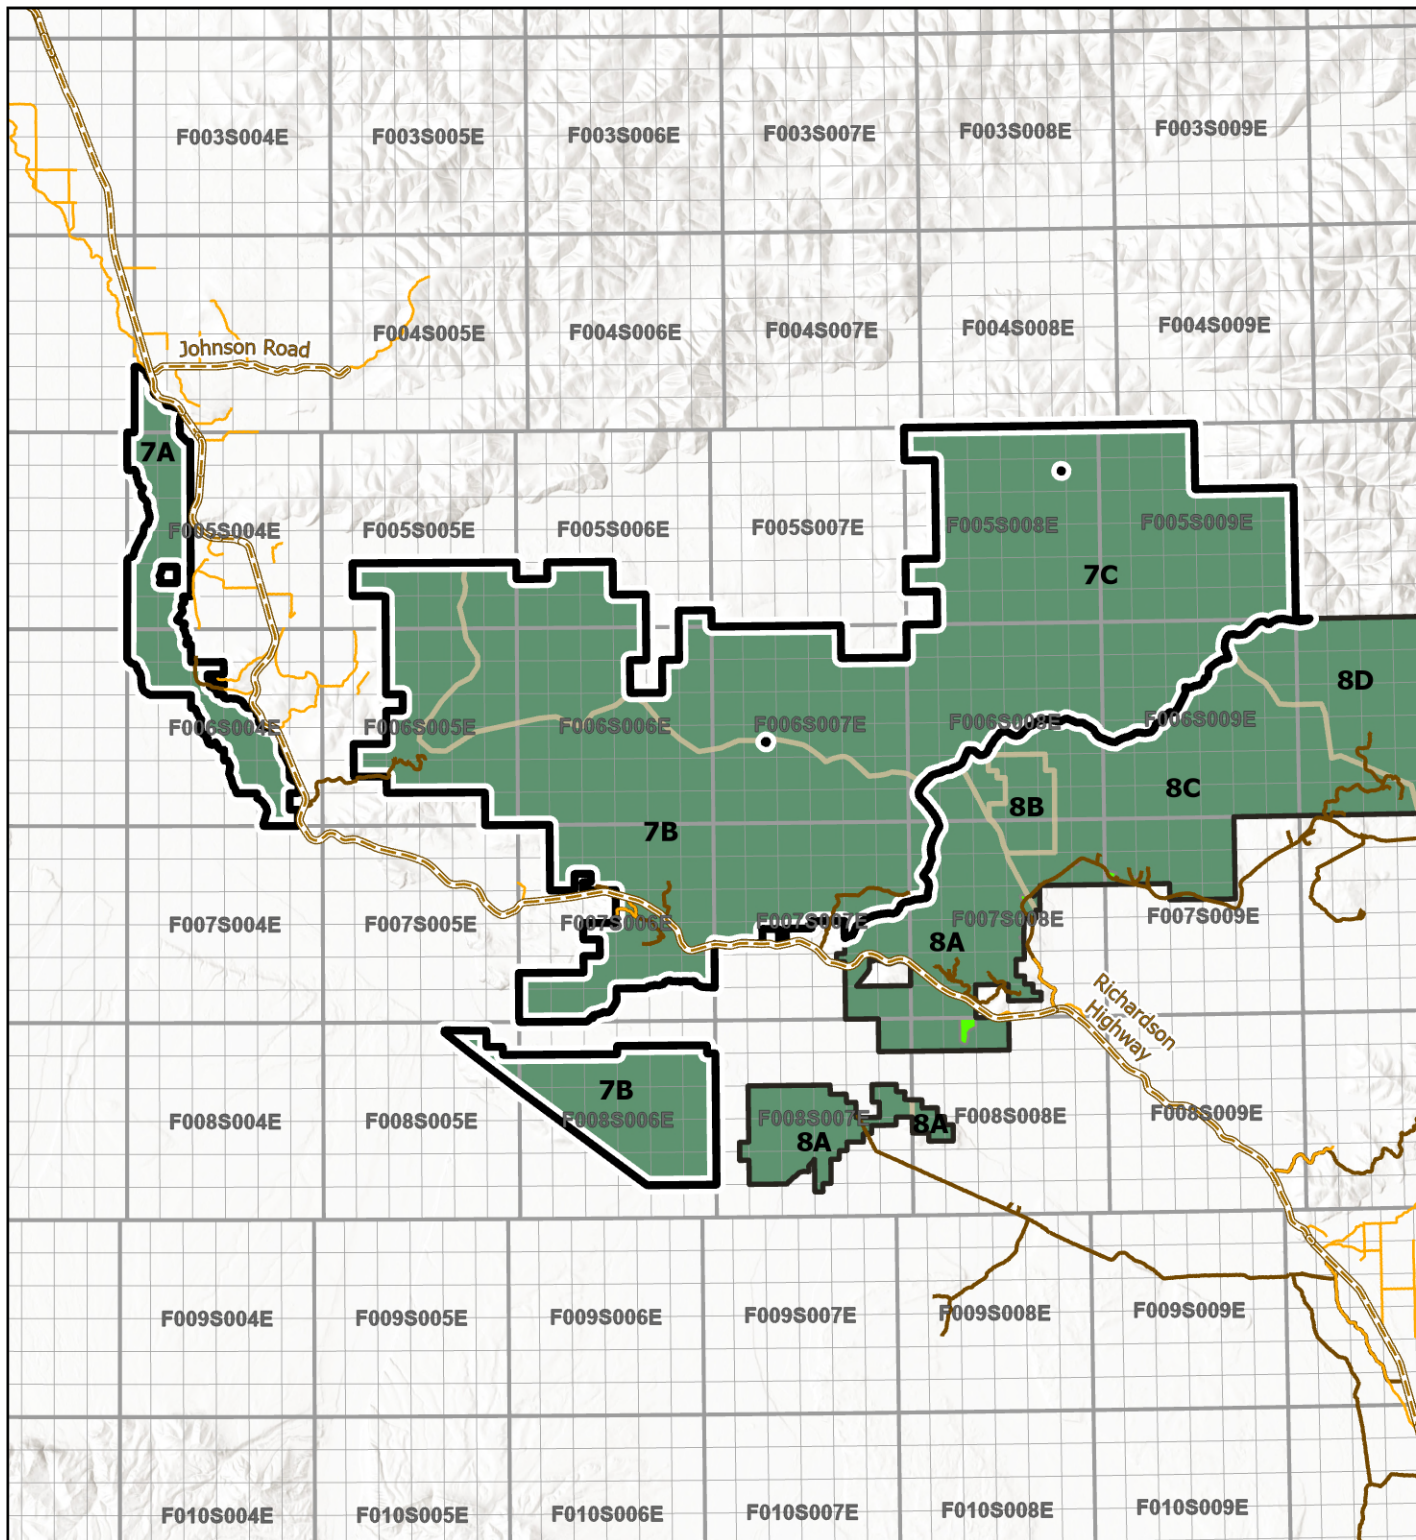

Land Designations within TVSF

Management Unit 7

State Forest Boundary

- Highlighted Management Unit
- TVSF Management Units
- TVSF Management SubUnits

TVSF Land Classifications

- Forest Land
- Forest/Material Land
- Forest/Public Recreation Land

Roads

- Highway
- Active Forestry Roads
- DOT Roads